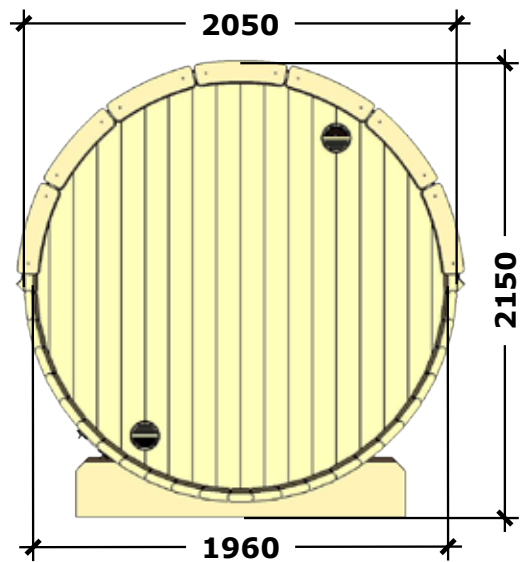

# Fundamentplan Saunafass 250 basic

(LxBxH) 251x120x120 cm.

700 kg.