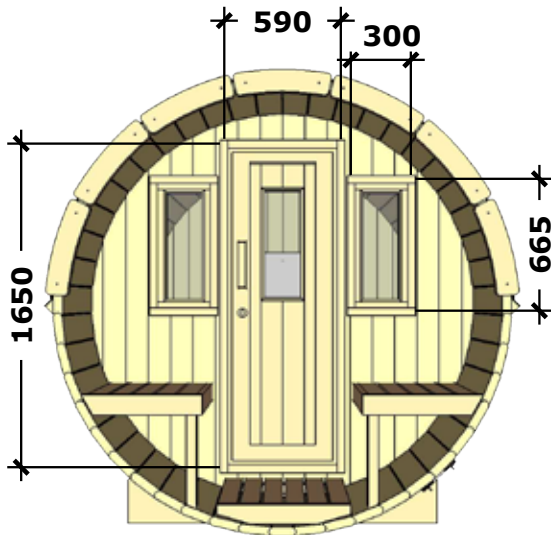

# Fundamentplan Saunafass 250 basic

(LxBxH) 251x120x120 cm.

700 kg.