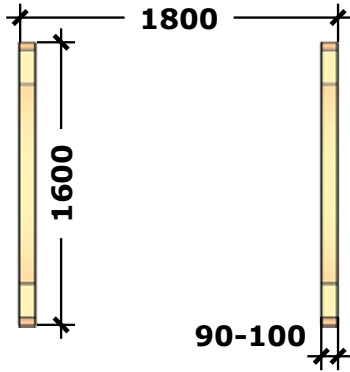

# Fundamentplan Saunafass 250 basic

(LxBxH) 251x120x120 cm.

700 kg.